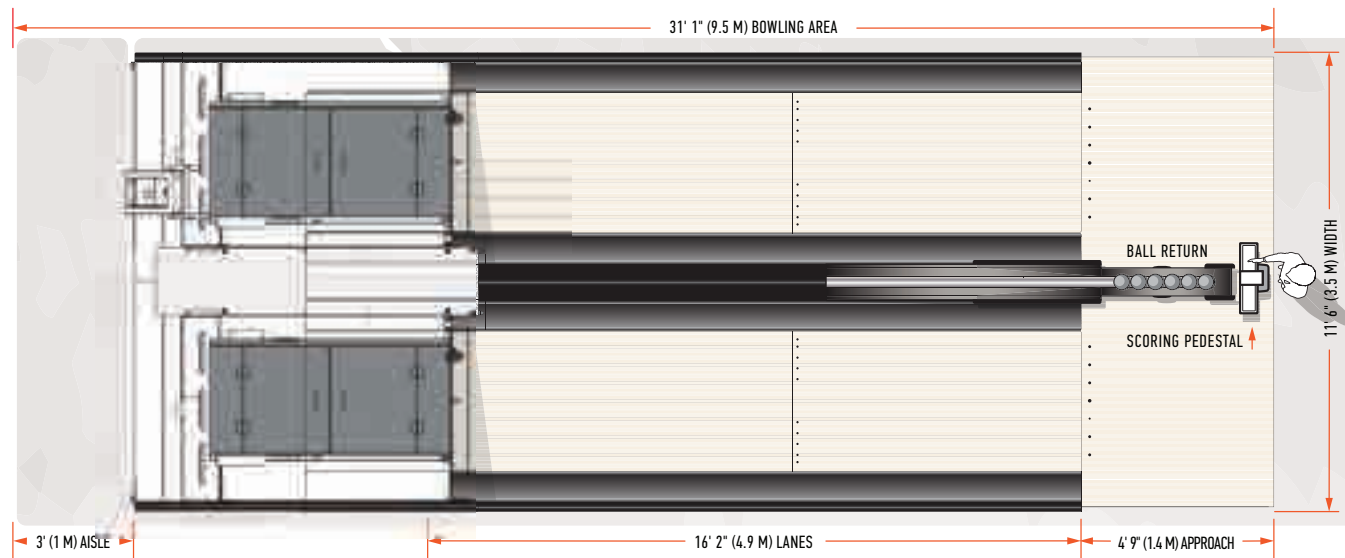

SEE MORE

SEE MORE

SEE MORE

SEE MORE

SPACE REQUIREMENTS

16' LANE CONFIGURATION

32' SPARK LANE CONFIGURATION

DEPENDABLE