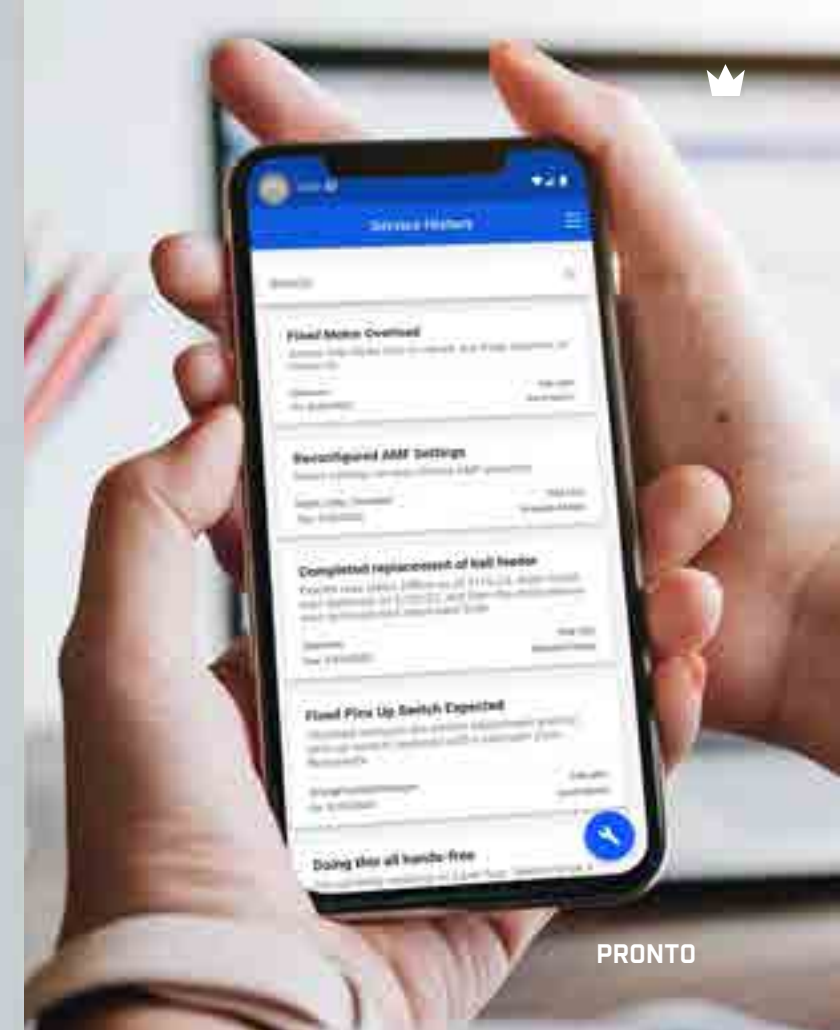

SEE MORE

CAN'T WAIT TO GO AGAIN!

THE PARK · RICHMOND, VA

EASY GOING

With minimal lane and pinsetter maintenance requirements, Duckpin Social is so easygoing a bartender or server can keep things humming along without technical training or equipment. Duckpin Social's compact, durable StringPin pinsetter features fewer parts and adjustments than the traditional kind; it even auto-detects any tangles and automatically rights the pins. The electronic 360 Controller evolves with the needs of your business, and an intuitive touchscreen makes it easy to learn and operate.

SEE MORE

SPARK

NITRO

SYNC SERVICE KIOSK

PRONTO

SPARK

Spark® and Duckpin Social are the attention-grabbing duo that guests can't resist. Spark's leading-edge projection technology surrounds the bowler in a mesmerizing, one-of-a-kind experience as it delivers one-of-a-kind entertainment to your lanes.